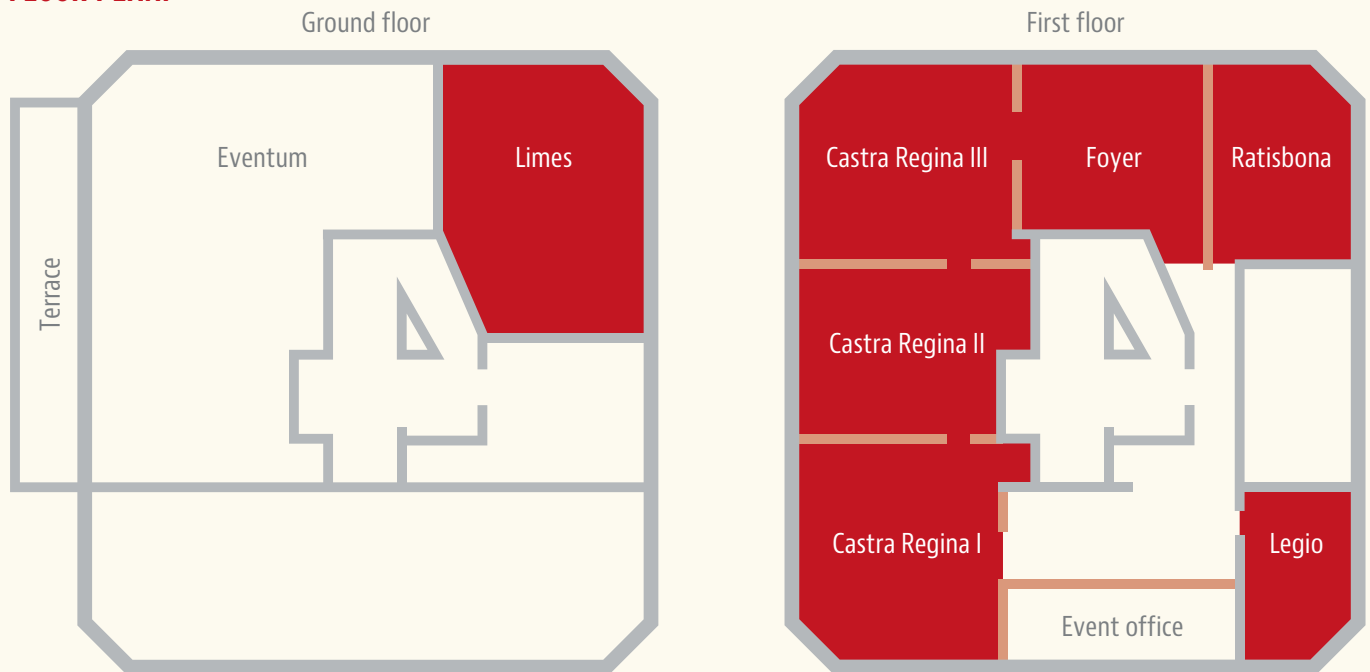

## ACHAT HOTEL REGENSBURG IM PARK

Whether it be a meeting, workshop or conference, our six meeting rooms spanning a total area of 600 sq m can be individually combined and configured. All rooms are air-conditioned and perfectly equipped, offering both natural daylight and the possibility of being darkened. The attentive, friendly business service is able to assist you around the clock. WiFi with 100 MB Ethernet, free parking and the recreational lake right on your doorstep are all included.

## FLOOR PLAN:

| Mobile partition

## MEETING ROOMS:

	Room size sq ft	Standing reception	Row seating	Classroom-style seating	Table block	Banquet seating	U-shaped seating	Standard conf. equipment	Stage	PA system / microphone	Projector	WiFi	Video/TV / DVD	DSL	Telephone/Fax	Lighting	Photocopier	Daylight
Castra Regina I	797	60	70	30	20	40	25	●	●	●	●	●	●	●	●	●	●	●
Castra Regina II	732	60	60	30	20	40	20	●	●	●	●	●	●	●	●	●	●	●
Castra Regina III	840	60	70	30	20	40	25	●	●	●	●	●	●	●	●	●	●	●
Castra Regina I-II	1507	100	150	80	46	100	45	●	●	●	●	●	●	●	●	●	●	●
Castra Regina I-III	2357	250	260	150	80	150	75	●	●	●	●	●	●	●	●	●	●	●
Legio	323	-	20	10	10	-	-	●	●	●	●	●	●	●	●	●	●	●
Limes	969	50	90	40	25	80	30	●	●	●	●	●	●	●	●	●	●	●
Ratisbona	624	30	35	20	15	30	15	●	●	●	●	●	●	●	●	●	●	●
CR I-III + Foyer + Ratisbona	3229	400	300	200	-	200	-	●	●	●	●	●	●	●	●	●	●	●