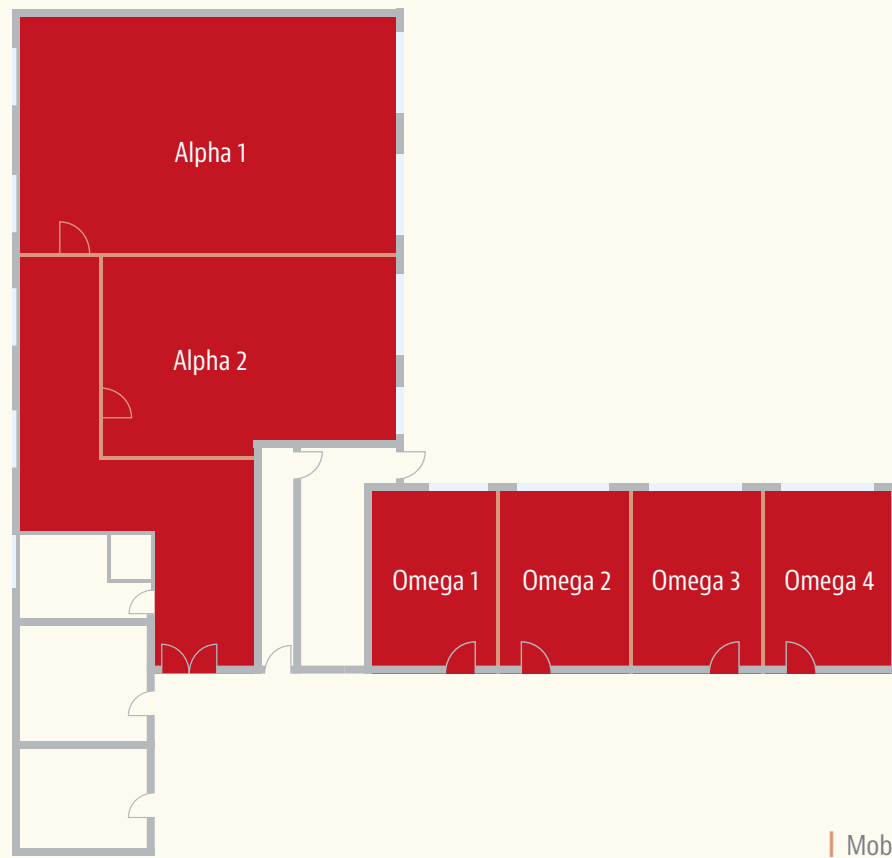

BEST WESTERN PREMIER NOVINA HOTEL REGENSBURG

Whatever event you're planning, the Best Western Premier Novina Hotel Regensburg will assist you as a competent partner, and ensure professional organisation. Choose from 6 conference rooms – of varying sizes, individually configurable, with flexible functions. We provide a professional meeting consultancy service to ensure everything runs smoothly, and to offer you help and advice.

Photos: © Best Western Premier Novina Hotel

FLOOR PLAN:

ADDRESS:

Ziegetsdorfer Straße 111
93051 Regensburg | Germany
tagung@hotel-regensburg-bestwestern.de
www.hotel-regensburg.bestwestern.de

MEETING ROOMS:

	Room size	Standing reception	Row seating	Classroom-style seating	Table block	Banquet seating	U-shaped seating	Standard conf. equipment	Stage	PA system / microphone	Projector	WiFi	Video/TV/DVD	DSL	Telephone/Fax	Lighting	Photocopier	Daylight					
	sq ft																						
Alpha	2734	300	199	150	70	150	50	●	○	●	●	○	●	○	○	○	●	●					
Alpha 1	1259	100	110	60	30	70	25	●	○	○	●	●	○	●	○	○	○	●	●				
Alpha 2	818	170	60	40	30	40	25	●	○	○	●	●	○	●	○	○	○	○	●	●			
Omega	1033	80	80	50	25	60	30	●	○	○	●	●	○	●	○	○	○	○	●	●			
Omega 1-4, each	280	20	20	8	10	-	6	●	○	○	●	●	○	●	○	○	○	○	○	●	●		
Omega 1+2	560	40	40	-	30/16	-	16	●	○	○	●	●	○	●	○	○	○	○	○	○	●	●	
Omega 3+4	560	40	40	-	30/16	-	16	●	○	○	●	●	○	●	○	○	○	○	○	○	○	●	●