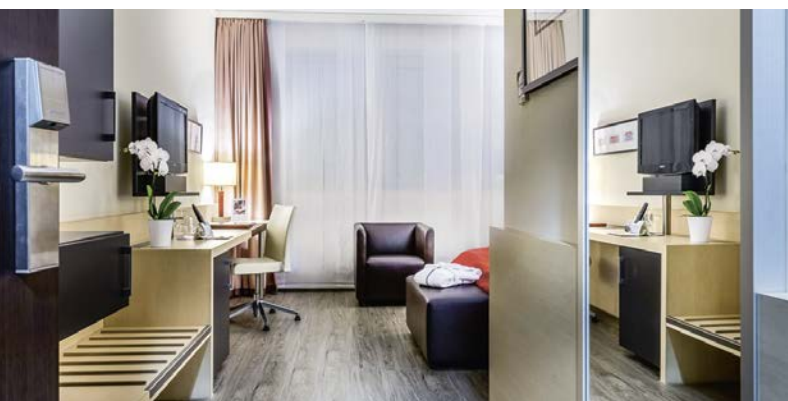

Photos: © Best Western Premier Novina Hotel