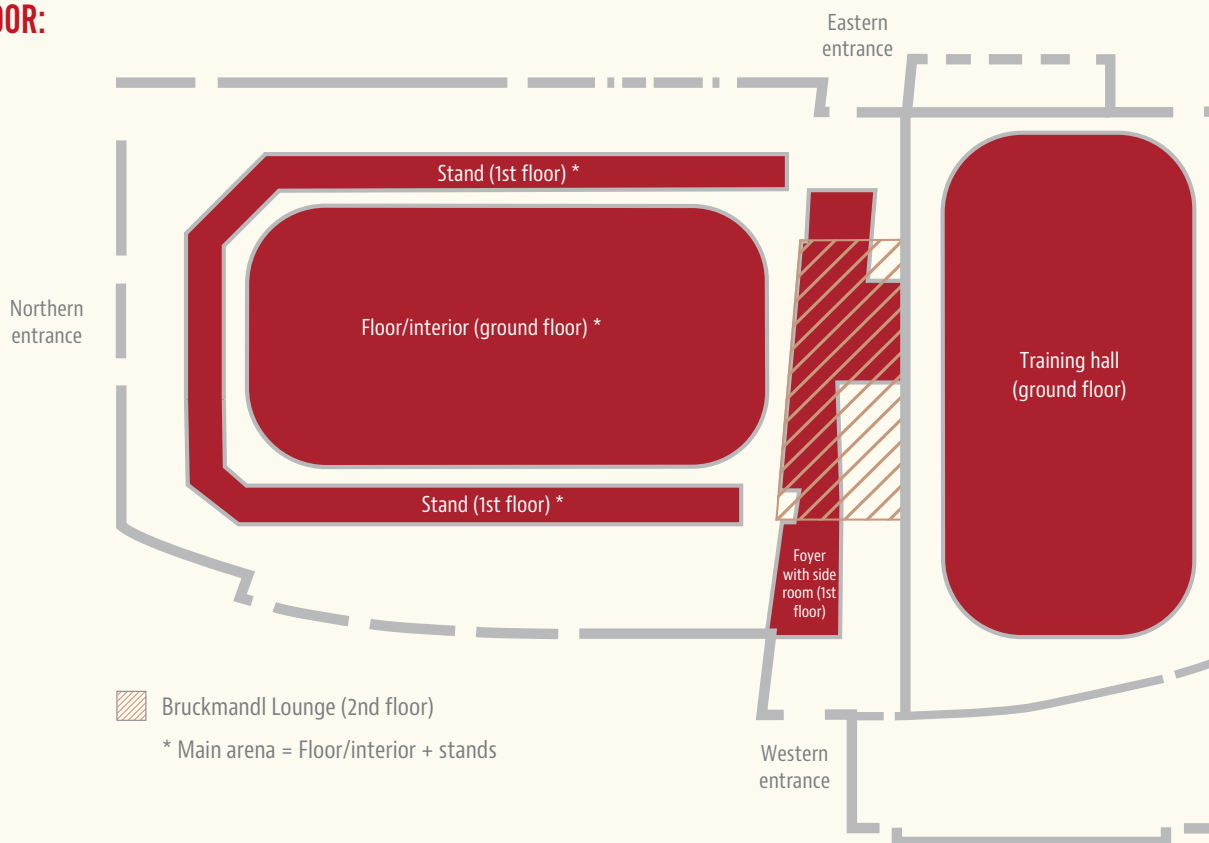

FLOOR:

ADDRESS:

Walhalla-Allee 22
93059 Regensburg
www.das-stadtwerk-regensburg.de
info@dasstadtwerk-donau-arena.de
Tel.: +49 (0) 941 601-2988

CONFERENCE ROOMS:

	Room size m²	Standing room	Seating	Classroom-style-seating	Block of tables	Banquet-style-seating	U-shaped seating	Standard conferencing equipment	Stage	PA system / microphone	Projector	WiFi	Video / TV / DVD	DSL	Telephone / fax	Lighting	Photocopier	Natural daylight
Main arena	-	4377	4485															
Stands	-	1727	2985															
Parquet/interior	1800	2650	1500															
Training hall	1682	700	1200															
VIP Lounge 2nd floor	110	-	80															
Business Lounge 1st floor	80	40	40															
5 VIP boxes		12	12															
Foyer in side room	350	-	150															

GENERAL INFO:

- + Top venue for a variety of events
- + Ideal for sporting events
- + But also offers optimal conditions for events requiring stage setup
- + Fast, customizable adaptation of floor seating
- + Conveniently located with quick access to Autobahns

SUITABLE FOR:

- + Concerts and shows
- + Sporting events
- + Trade fairs
- + Corporate functions and workshops
- + Meetings

ACCESSIBILITY:

- + **Regensburg train station:**
  Approx. 2 miles away
- + **Bus lines:**
  Bus line 5 / bus stop: Gewerbepark / das Stadtwerk, Donau-Arena
- + **Autobahn:**
  Conveniently located at the junction of the A3 and A93 Autobahns
- + **Parking:**
  1,020 cars, 26 buses

DELIVERIES:

Easy access through the main entrance gates at the sides.