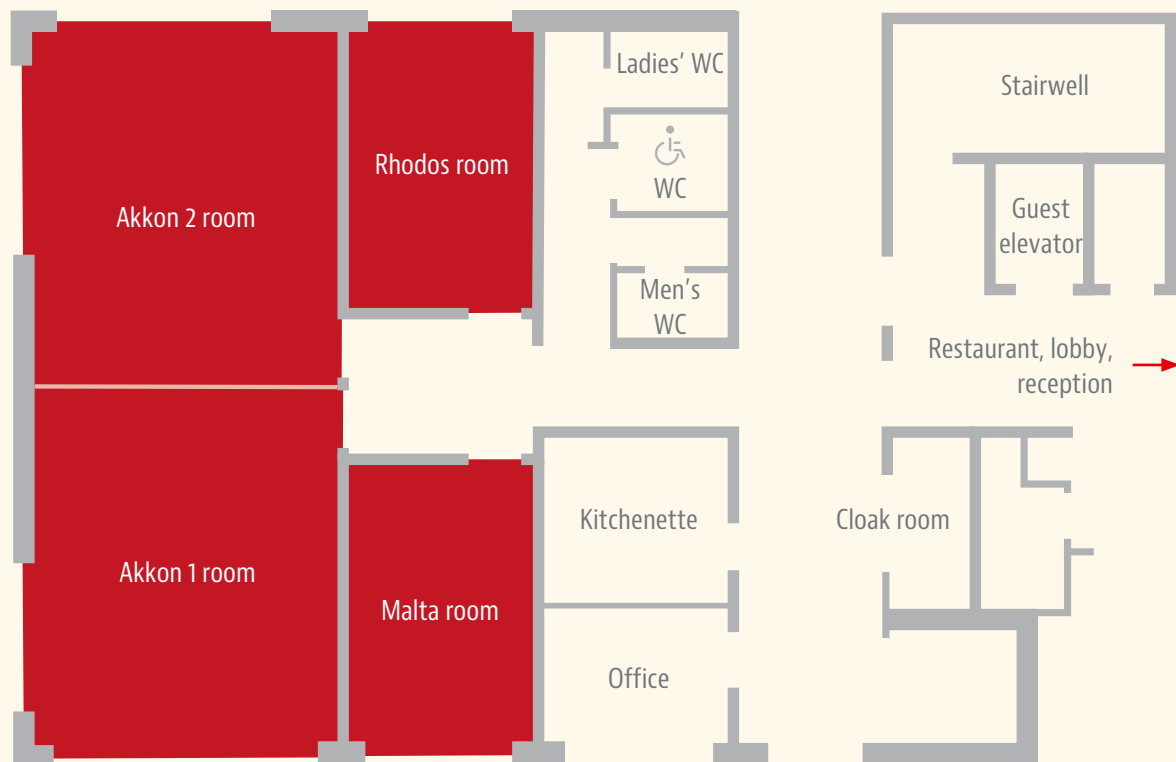

HOTEL INCLUDiO

Regensburg's only completely barrier-free hotel is located in the Burgweinting district, in a quiet location yet close to the highway and city center. The modern hotel offers two larger conference rooms, which can be combined depending on the number of participants and space requirements, as well as two group rooms. It is therefore ideally suited for conferences, seminars and workshops. The rooms are equipped with induction loops for people with hearing impairments.

Photos: © Hotel Includio

FLOOR PLAN:

| Mobile partition

ADDRESS:

Hermann-Höcherl-Straße 2
93055 Regensburg
www.includio.de
includio.regensburg@
johanniter.de

MEETING ROOMS:

	Room size sq ft	Standing reception	Row seating	Classroom-style seating	Block of tables	Banquet-style seating	U-shaped seating	Circle of chairs	Standard conferencing equipment	Stage	PA system / microphone	Projector	WiFi	Video/TV/DVD	DSL	Telephone / fax	Lighting	Photocopier	Natural daylight
Malta	26	-	-	-	10	-	-	-	●		●	●	●		●		●	●	●
Akkon 1	54	40	50	25	20	40	19	21	●	●	●	●	●		●		●	●	●
Akkon 2	54	40	50	25	20	40	19	21	●	●	●	●	●		●		●	●	●
Akkon 1+2	108	80	100	69	80	80	35	36	●	●	●	●	●		●		●	●	●
Rhodos	26	-	-	-	10	-	-	-	●		●	●	●		●		●	●	●