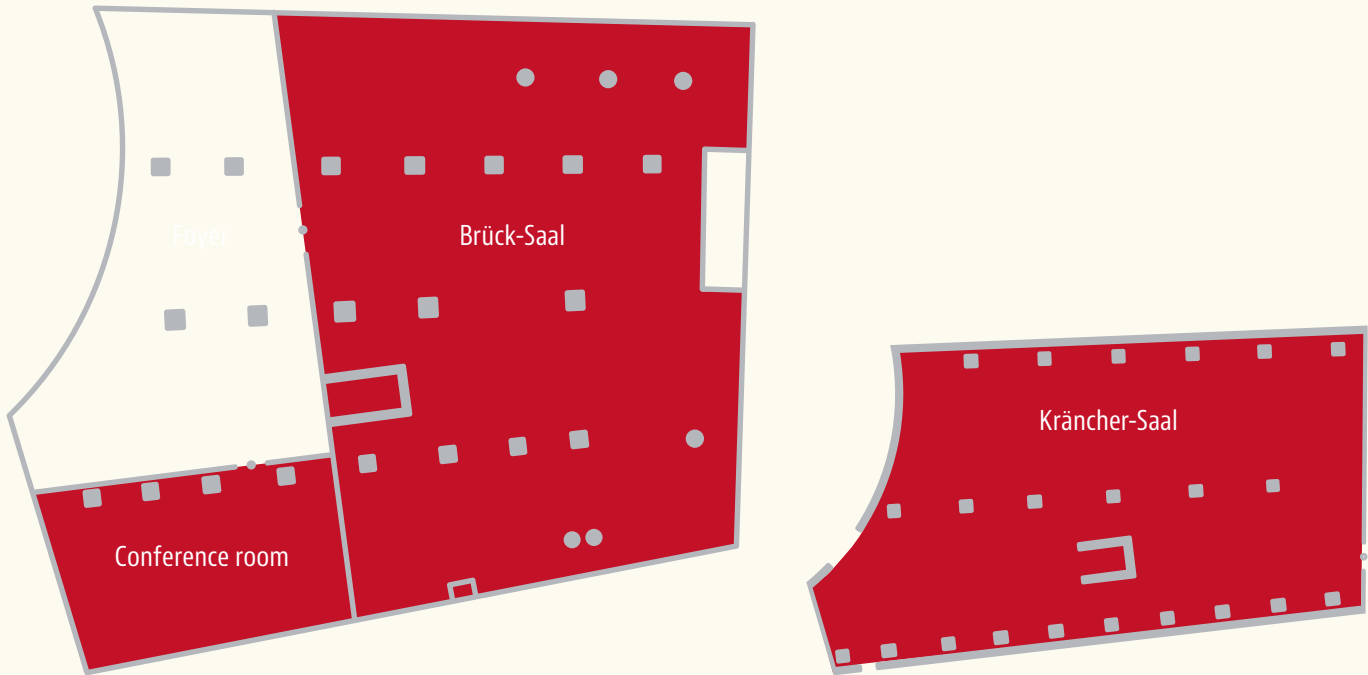

## SALZSTADEL

The Salzstadel premises delight visitors with their vibrancy and ambiance – an impressive combination of historic backdrop and subtly modern interior decor. Apart from a presentation room with separate foyer, the building also features two large rooms, the Brück-Saal and the Kräncher-Saal, which can be used for exhibitions, as well as other events, e.g. talks, receptions, workshops, weddings or company festivities.

## FLOOR PLAN:

## MEETING ROOMS:

	Room size	Standing reception	Row seating	Classroom-style seating	Table block	Banquet seating	U-shaped seating	Standard conf. equipment*	Stage	PA system / microphone	Projector	WiFi	Video / TV / DVD	DSL	Telephone / Fax	Lighting	Photocopier	Daylight
	sq ft																	
Brück-Saal	3832	200	200	80	45	140	40	●	●	●	●	●	●	●	●	○	○	●
Kräncher-Saal	3531	200	140	50	45	80	40	●	●	●	●	●	●	●	●	○	○	●
Conference room	753	-	60	24	30	-	28	●	●	●	●	●	●	●	●	○	○	●