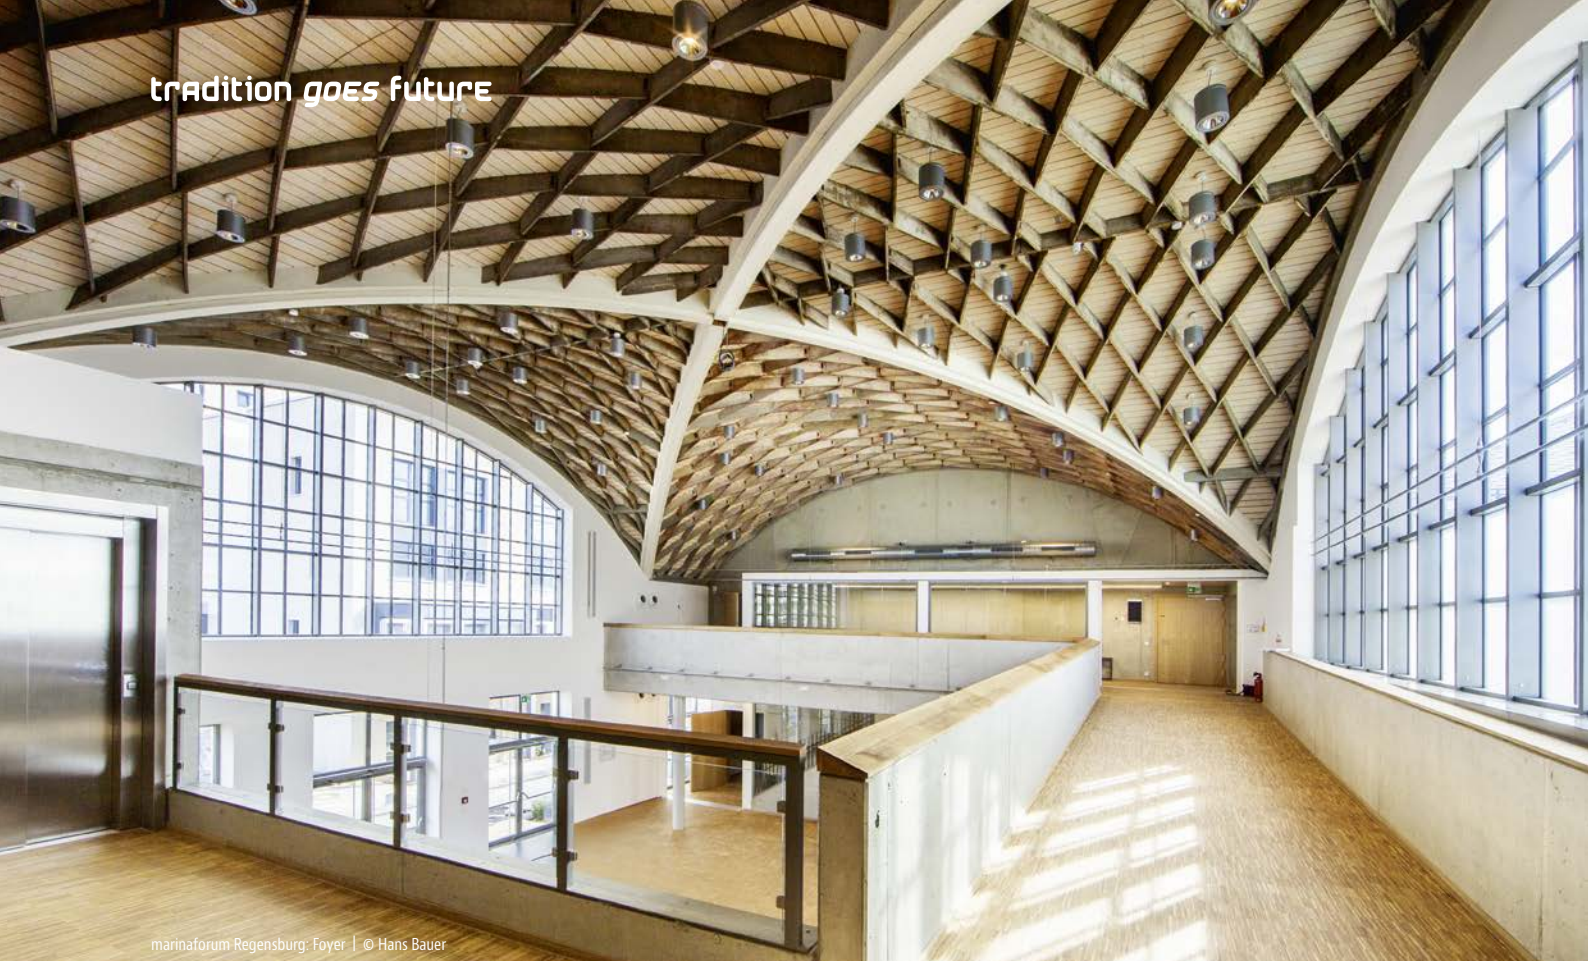

tradition goes future

marinaforum Regensburg: Foyer | © Hans Bauer

**WELTERBE
REGENSBURG**
UNESCO-WELTERBE | WORLD HERITAGE

marinaforum REGENSBURG

The new, sustainable marinaforum Regensburg conference and events center provides flexible facilities for up to 750 persons in row seating, within walking distance of the Old Town. State-of-the-art equipment and heritage-listed elements make for a highly unique atmosphere.

marinaforum Regensburg | © Hans Bauer

marinaforum Regensburg | © RTC

FLOOR PLAN:

ADDRESS:

Johanna-Dachs-Straße 46 | 93055 Regensburg

ROOMS:

	Room size	Standing reception	Row seating	Classroom-style seating	Banquet-style seating	U-shaped seating
	sq ft					
Großes Forum incl. gallery	6544	1030	750	440	420	270
Großes Forum excl. gallery	4865	770	560	360	310	200
Großes Forum, partitioned, incl. gallery	5210	820	600	390	330	220
Großes Forum, partitioned, excl. gallery	3531	560	400	260	230	150
Kleines Forum	1528	240	170	100	100	60
Kleines Forum with Forum 1	1765	280	200	110	110	70
Forum 1	226	./.	30	20	10	10
Forum 2	398	60	50	30	30	20
Forum 3	517	80	60	40	30	20
Forum 4	581	90	70	40	40	20
Forum 23	915	140	100	70	60	40
Forum 34	1098	170	130	80	70	50
Forum 234	1496	240	170	110	100	60
Forum 5	1335	210	150	80	./.	50
Forum 6, breakfast room (not shown)	818	130	90	60	50	30
Forum 7	624	100	60	40	40	30
Forum 8	581	75	60	28	24	20
Forum 9	291	40	30	20	20	10
Forum 78	1206	190	140	90	80	50
Forum 89	872	140	100	60	60	40
Forum 789	1496	240	170	110	100	60
Forum 10	269	./.	30	20	20	10
Forum 11	194	./.	20	10	./.	./.
Foyer	4704	800				
Open-air forum	3358	530				
Backstage storage area	258					
Conference office Work station with computer, fax, photocopier (not shown)	183					
Change room 1	248					
Change room 2	334					
Accessible change room 3	108					
Change room 4 / road staff	108					