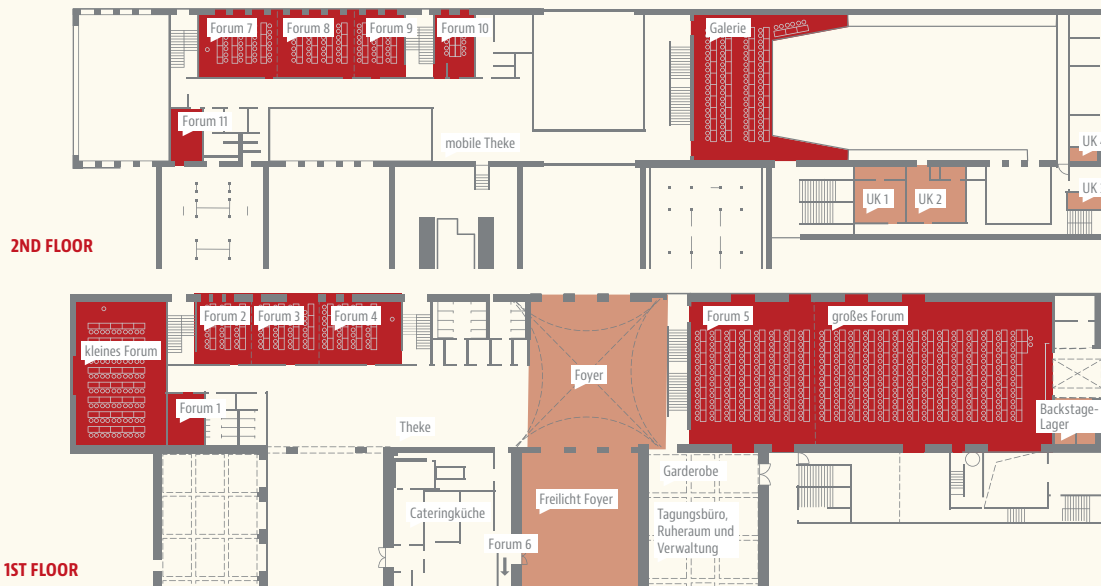

tradition goes future

marinaforum Regensburg: Foyer | © Hans Bauer

**WELTERBE
REGENSBURG**
UNESCO-WELTERBE | WORLD HERITAGE

marinaforum REGENSBURG

The new, sustainable marinaforum Regensburg conference and events center provides flexible facilities for up to 750 persons in row seating, within walking distance of the Old Town. State-of-the-art equipment and heritage-listed elements make for a highly unique atmosphere.

marinaforum Regensburg | © Hans Bauer

marinaforum Regensburg | © RTC

FLOOR PLAN:

ADDRESS:

Johanna-Dachs-Straße 46 | 93055 Regensburg

ROOMS:

	Room size	Standing reception	Row seating	Classroom-style seating	Banquet-style seating	U-shaped seating
	sq ft					
Großes Forum incl. gallery	6544	1030	750	440	420	270
Großes Forum excl. gallery	4865	770	560	360	310	200
Großes Forum, partitioned, incl. gallery	5210	820	600	390	330	220
Großes Forum, partitioned, excl. gallery	3531	560	400	260	230	150
Kleines Forum	1528	240	170	100	100	60
Kleines Forum with Forum 1	1765	280	200	110	110	70
Forum 1	226	./.	30	20	10	10
Forum 2	398	60	50	30	30	20
Forum 3	517	80	60	40	30	20
Forum 4	581	90	70	40	40	20
Forum 23	915	140	100	70	60	40
Forum 34	1098	170	130	80	70	50
Forum 234	1496	240	170	110	100	60
Forum 5	1335	210	150	80	./.	50
Forum 6, breakfast room (not shown)	818	130	90	60	50	30
Forum 7	624	100	60	40	40	30
Forum 8	581	75	60	28	24	20
Forum 9	291	40	30	20	20	10
Forum 78	1206	190	140	90	80	50
Forum 89	872	140	100	60	60	40
Forum 789	1496	240	170	110	100	60
Forum 10	269	./.	30	20	20	10
Forum 11	194	./.	20	10	./.	./.
Foyer	4704	800				
Open-air forum	3358	530				
Backstage storage area	258					
Conference office Work station with computer, fax, photocopier (not shown)	183					
Change room 1	248					
Change room 2	334					
Accessible change room 3	108					
Change room 4 / road staff	108					